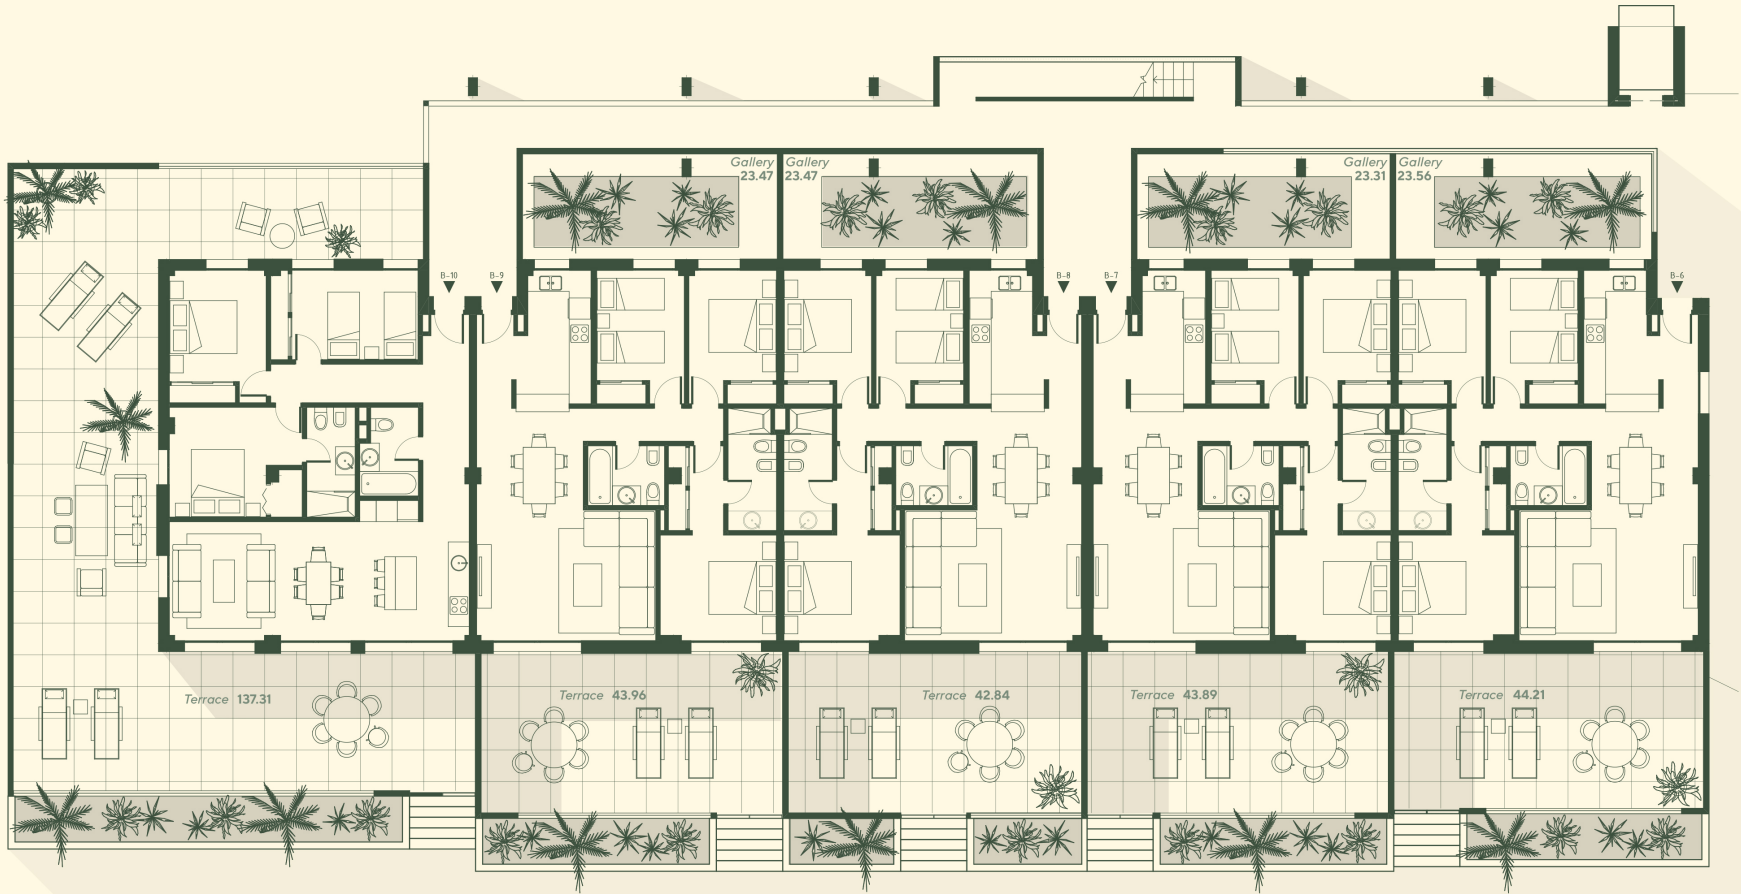

Block 2

Ground floor

Rayos del Sol

Apartments

SEA VIEW

Apartment B-10	build area:	Apartment B-9	build area:	Apartment B-8	build area:	Apartment B-7	build area:	Apartment B-6	build area:
apartment	97.42 m ²	apartment	95.2 m ²	apartment	95.2 m ²	apartment	95.2 m ²	apartment	97.17 m ²
terrace	137.31 m ²	terrace	43.96 m ²	terrace	42.84 m ²	terrace	43.89 m ²	terrace	44.21 m ²
		gallery	23.47 m ²	gallery	23.47 m ²	gallery	23.31 m ²	gallery	23.56 m ²
total area	234.73 m²	total area	162.63 m²	total area	161.51 m²	total area	162.4 m²	total area	164.94 m²

Block 2

1 flor

Rayos del Sol

Apartments

Apartment 1-10	build area:	Apartment 1-9	build area:	Apartment 1-8	build area:	Apartment 1-7	build area:	Apartment 1-6	build area:
build area	97.41 m ²	build area	95.2 m ²	build area	95.2 m ²	build area	95.2 m ²	build area	97.17 m ²
terrace area	40.16 m ²	terrace area	26.23 m ²	terrace area	25.04 m ²	terrace area	26.26 m ²	terrace area	38.63 m ²
total area	137.57 m²	total area	121.43 m²	total area	120.24 m²	total area	121.46 m²	total area	135.8 m²

SEA VIEW

Block 2

2 flor

Rayos del Sol

Apartments

SEA VIEW

Apartment 2-10	build area:	Apartment 2-9	build area:	Apartment 2-8	build area:	Apartment 2-7	build area:	Apartment 2-6	build area:
apartment	97.41 m ²	apartment	95.2 m ²	apartment	95.2 m ²	apartment	95.2 m ²	apartment	97.17 m ²
terrace	40.2 m ²	terrace	25.82 m ²	terrace	25.25 m ²	terrace	25.56 m ²	terrace	35.03 m ²
total area	137.61 m²	total area	121.02 m²	total area	120.45 m²	total area	120.76 m²	total area	132.2 m²

Block 2 3 flor

Rayos del Sol Apartments

Apartment 3-6	build area:
apartment	76.34 m ²
terrace	81.02 m ²
total area	157.36 m²

Apartment 3-5	build area:
apartment	90.9 m ²
terrace	46.83 m ²
total area	137.73 m²