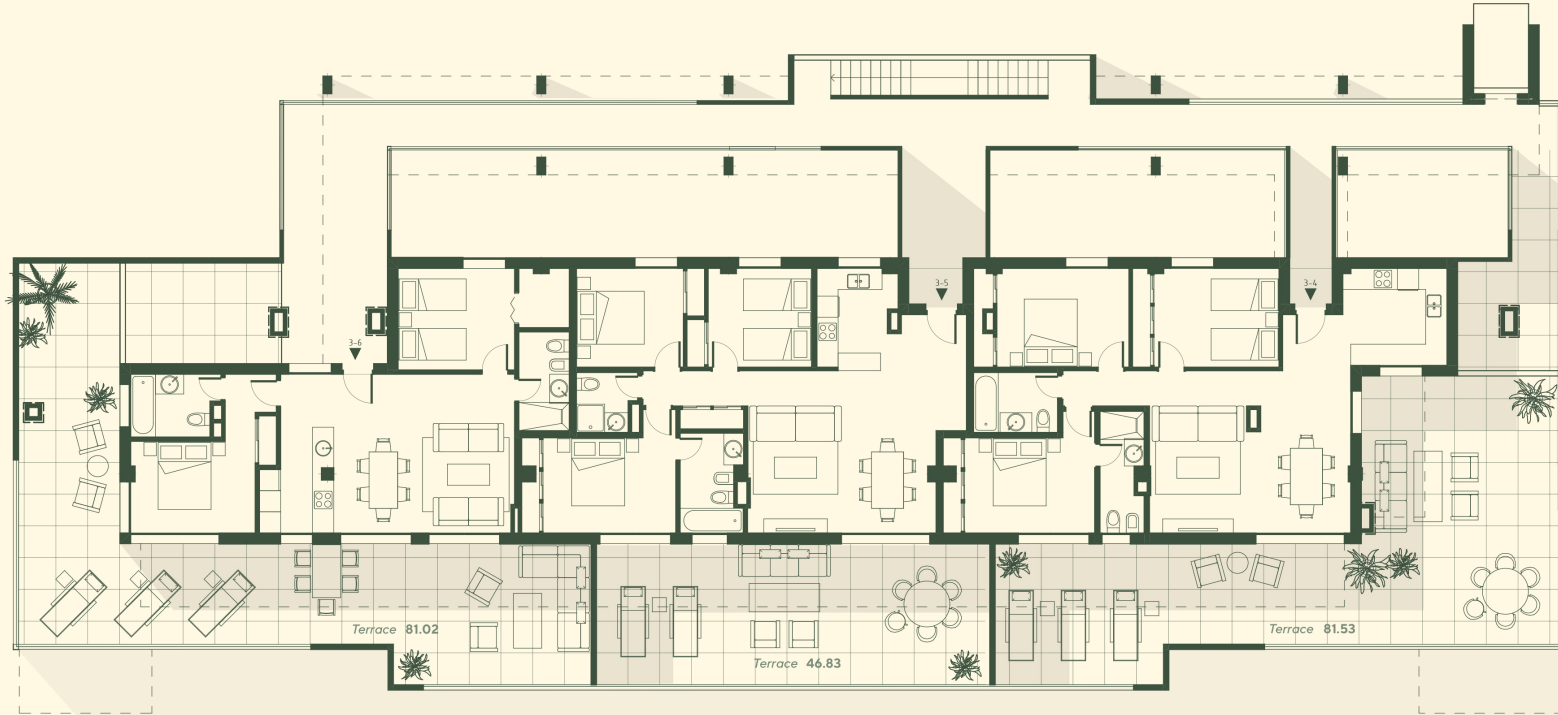

Block 2

Ground floor

Rayos del Sol

Apartments

SEA VIEW

Apartment B-10	build area:	Apartment B-9	build area:	Apartment B-8	build area:	Apartment B-7	build area:	Apartment B-6	build area:
apartment	97.42 m ²	apartment	95.2 m ²	apartment	95.2 m ²	apartment	95.2 m ²	apartment	97.17 m ²
terrace	137.31 m ²	terrace	43.96 m ²	terrace	42.84 m ²	terrace	43.89 m ²	terrace	44.21 m ²
		gallery	23.47 m ²	gallery	23.47 m ²	gallery	23.31 m ²	gallery	23.56 m ²
total area	234.73 m²	total area	162.63 m²	total area	161.51 m²	total area	162.4 m²	total area	164.94 m²

Block 2

1 flor

Rayos del Sol

Apartments

Apartment 1-10	build area:	Apartment 1-9	build area:	Apartment 1-8	build area:	Apartment 1-7	build area:	Apartment 1-6	build area:
build area	97.41 m ²	build area	95.2 m ²	build area	95.2 m ²	build area	95.2 m ²	build area	97.17 m ²
terrace area	40.16 m ²	terrace area	26.23 m ²	terrace area	25.04 m ²	terrace area	26.26 m ²	terrace area	38.63 m ²
total area	137.57 m²	total area	121.43 m²	total area	120.24 m²	total area	121.46 m²	total area	135.8 m²

SEA VIEW

Block 2

2 flor

Rayos del Sol

Apartments

SEA VIEW

Apartment 2-10	build area:	Apartment 2-9	build area:	Apartment 2-8	build area:	Apartment 2-7	build area:	Apartment 2-6	build area:
apartment	97.41 m ²	apartment	95.2 m ²	apartment	95.2 m ²	apartment	95.2 m ²	apartment	97.17 m ²
terrace	40.2 m ²	terrace	25.82 m ²	terrace	25.25 m ²	terrace	25.56 m ²	terrace	35.03 m ²
total area	137.61 m²	total area	121.02 m²	total area	120.45 m²	total area	120.76 m²	total area	132.2 m²

Block 2 3 flor

Rayos del Sol Apartments

Apartment 3-6	build area:
apartment	76.34 m ²
terrace	81.02 m ²
total area	157.36 m²

Apartment 3-5	build area:
apartment	90.9 m ²
terrace	46.83 m ²
total area	137.73 m²