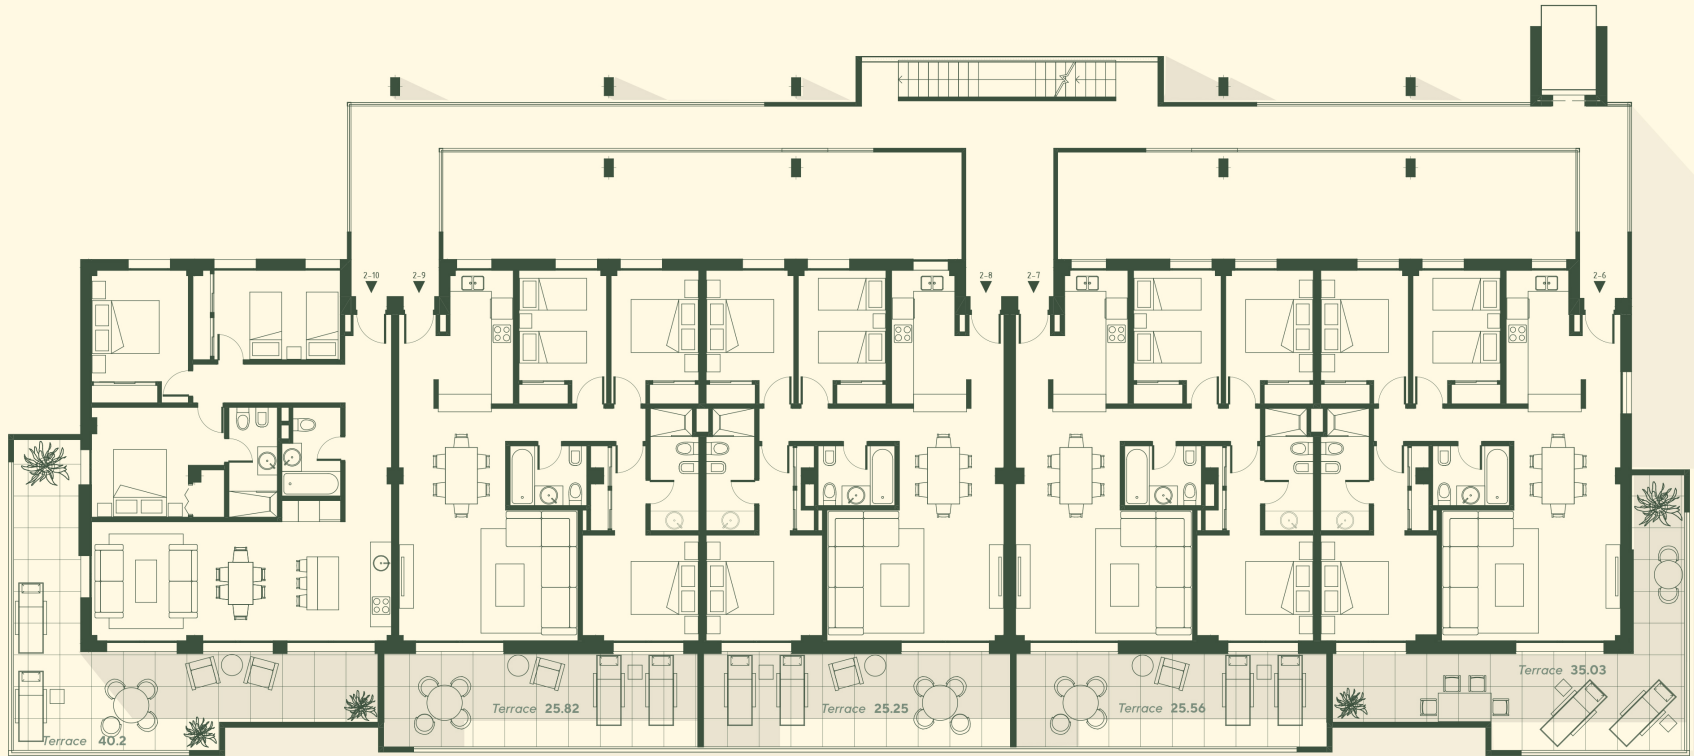

Block 2

Ground floor

Rayos del Sol

Apartments

SEA VIEW

Apartment B-10	build area:	Apartment B-9	build area:	Apartment B-8	build area:	Apartment B-7	build area:	Apartment B-6	build area:
apartment	97.42 m ²	apartment	95.2 m ²	apartment	95.2 m ²	apartment	95.2 m ²	apartment	97.17 m ²
terrace	137.31 m ²	terrace	43.96 m ²	terrace	42.84 m ²	terrace	43.89 m ²	terrace	44.21 m ²
		gallery	23.47 m ²	gallery	23.47 m ²	gallery	23.31 m ²	gallery	23.56 m ²
total area	234.73 m²	total area	162.63 m²	total area	161.51 m²	total area	162.4 m²	total area	164.94 m²

Block 2

1 flor

Rayos del Sol

Apartments

Apartment 1-10	build area:	Apartment 1-9	build area:	Apartment 1-8	build area:	Apartment 1-7	build area:	Apartment 1-6	build area:
build area	97.41 m ²	build area	95.2 m ²	build area	95.2 m ²	build area	95.2 m ²	build area	97.17 m ²
terrace area	40.16 m ²	terrace area	26.23 m ²	terrace area	25.04 m ²	terrace area	26.26 m ²	terrace area	38.63 m ²
total area	137.57 m²	total area	121.43 m²	total area	120.24 m²	total area	121.46 m²	total area	135.8 m²

SEA VIEW

Block 2

2 flor

Rayos del Sol

Apartments

SEA VIEW

Apartment 2-10	build area:	Apartment 2-9	build area:	Apartment 2-8	build area:	Apartment 2-7	build area:	Apartment 2-6	build area:
apartment	97.41 m ²	apartment	95.2 m ²	apartment	95.2 m ²	apartment	95.2 m ²	apartment	97.17 m ²
terrace	40.2 m ²	terrace	25.82 m ²	terrace	25.25 m ²	terrace	25.56 m ²	terrace	35.03 m ²
total area	137.61 m²	total area	121.02 m²	total area	120.45 m²	total area	120.76 m²	total area	132.2 m²

Block 2 3 flor

Rayos del Sol Apartments

Apartment 3-6	build area:
apartment	76.34 m ²
terrace	81.02 m ²
total area	157.36 m²

Apartment 3-5	build area:
apartment	90.9 m ²
terrace	46.83 m ²
total area	137.73 m²