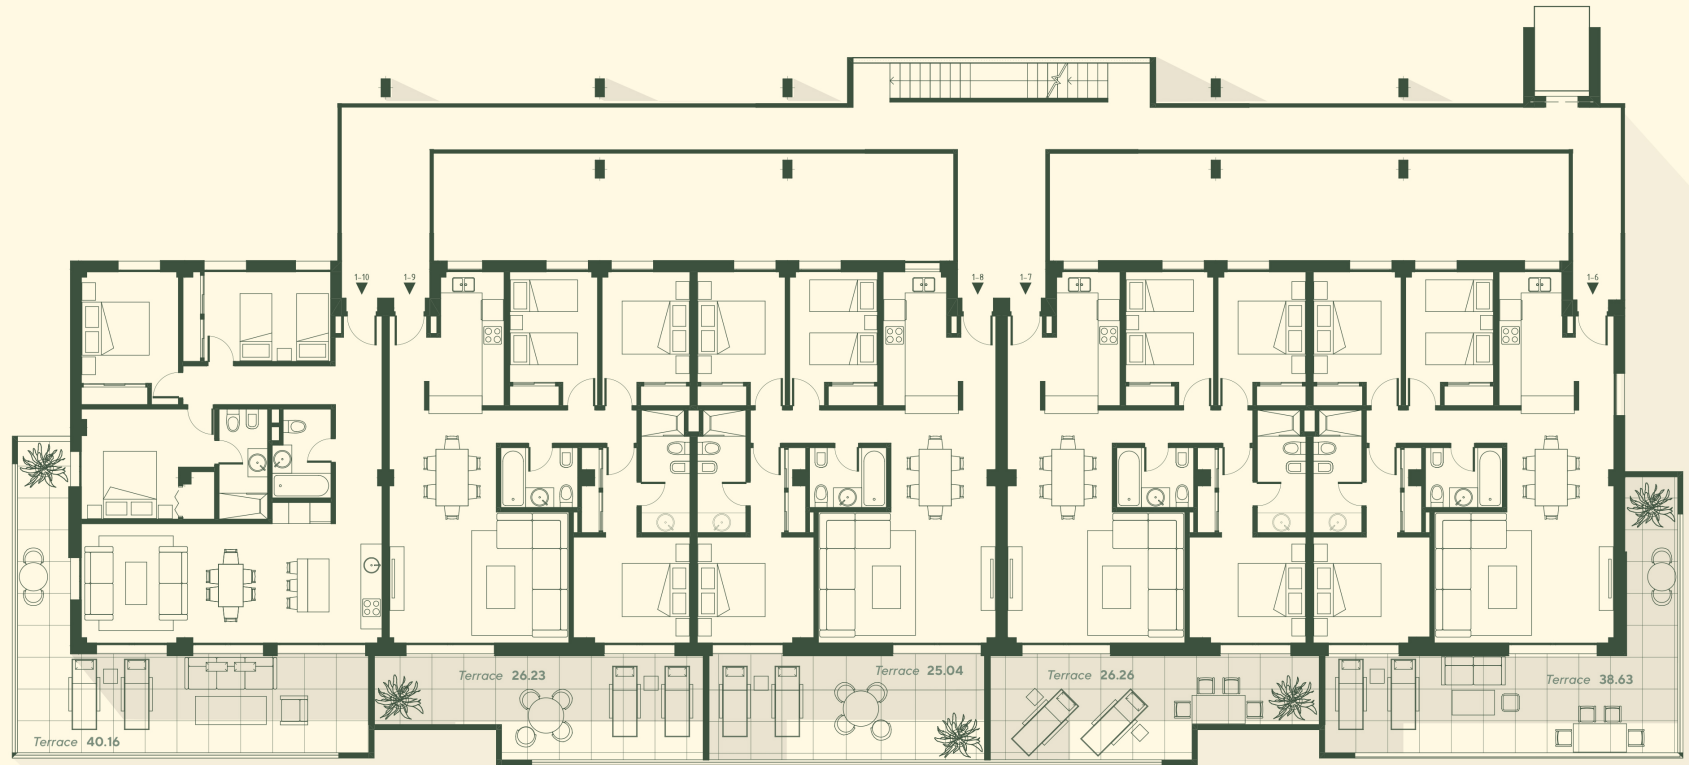

Block 2

Ground floor

Rayos del Sol

Apartments

SEA VIEW

Apartment B-10	build area:	Apartment B-9	build area:	Apartment B-8	build area:	Apartment B-7	build area:	Apartment B-6	build area:
apartment	97.42 m ²	apartment	95.2 m ²	apartment	95.2 m ²	apartment	95.2 m ²	apartment	97.17 m ²
terrace	137.31 m ²	terrace	43.96 m ²	terrace	42.84 m ²	terrace	43.89 m ²	terrace	44.21 m ²
		gallery	23.47 m ²	gallery	23.47 m ²	gallery	23.31 m ²	gallery	23.56 m ²
total area	234.73 m²	total area	162.63 m²	total area	161.51 m²	total area	162.4 m²	total area	164.94 m²

Block 2

1 flor

Rayos del Sol

Apartments

Apartment 1-10	build area:	Apartment 1-9	build area:	Apartment 1-8	build area:	Apartment 1-7	build area:	Apartment 1-6	build area:
build area	97.41 m ²	build area	95.2 m ²	build area	95.2 m ²	build area	95.2 m ²	build area	97.17 m ²
terrace area	40.16 m ²	terrace area	26.23 m ²	terrace area	25.04 m ²	terrace area	26.26 m ²	terrace area	38.63 m ²
total area	137.57 m²	total area	121.43 m²	total area	120.24 m²	total area	121.46 m²	total area	135.8 m²

SEA VIEW

Block 2

2 flor

Rayos del Sol

Apartments

SEA VIEW

Apartment 2-10	build area:	Apartment 2-9	build area:	Apartment 2-8	build area:	Apartment 2-7	build area:	Apartment 2-6	build area:
apartment	97.41 m ²	apartment	95.2 m ²	apartment	95.2 m ²	apartment	95.2 m ²	apartment	97.17 m ²
terrace	40.2 m ²	terrace	25.82 m ²	terrace	25.25 m ²	terrace	25.56 m ²	terrace	35.03 m ²
total area	137.61 m²	total area	121.02 m²	total area	120.45 m²	total area	120.76 m²	total area	132.2 m²

Block 2 3 flor

Rayos del Sol Apartments

Apartment 3-6	build area:
apartment	76.34 m ²
terrace	81.02 m ²
total area	157.36 m²

Apartment 3-5	build area:
apartment	90.9 m ²
terrace	46.83 m ²
total area	137.73 m²