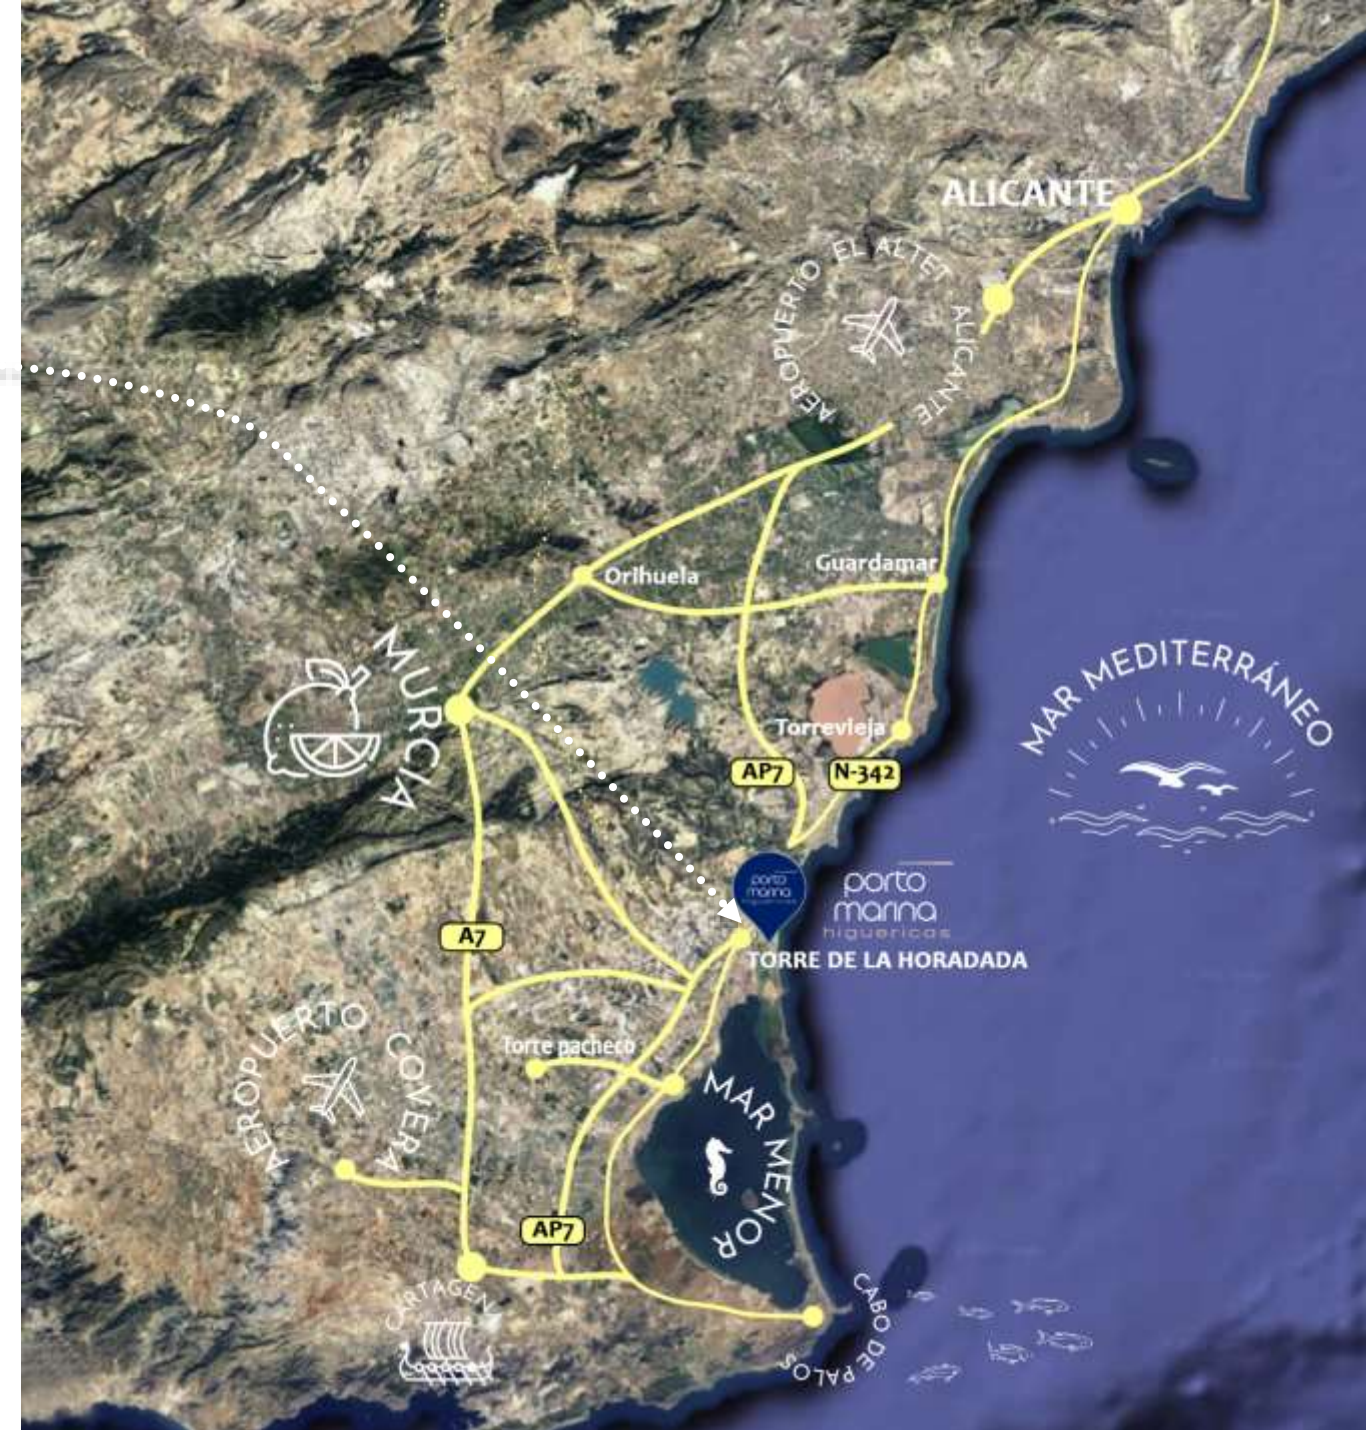

portomarina  
higuericas

PORTOMARINA HIGUERICAS

LOCATION

UBICACIÓN

portomarina  
higuericas

THE PLACE WHERE THE  
SUN LIVES  
EL LUGAR DONDE VIVE EL SOL

CLIMATE

19°C ON AVERAGE ANNUAL TEMPERATURE  
315 SUNNY DAYS A YEAR

portomarina  
higuericas

PORTOMARINA HIGUERICAS

A close-up photograph of sand, likely from a sack, showing the texture and grain of the material. The sand is light brown and fills most of the left side of the image. The right side of the image is a white background with text.